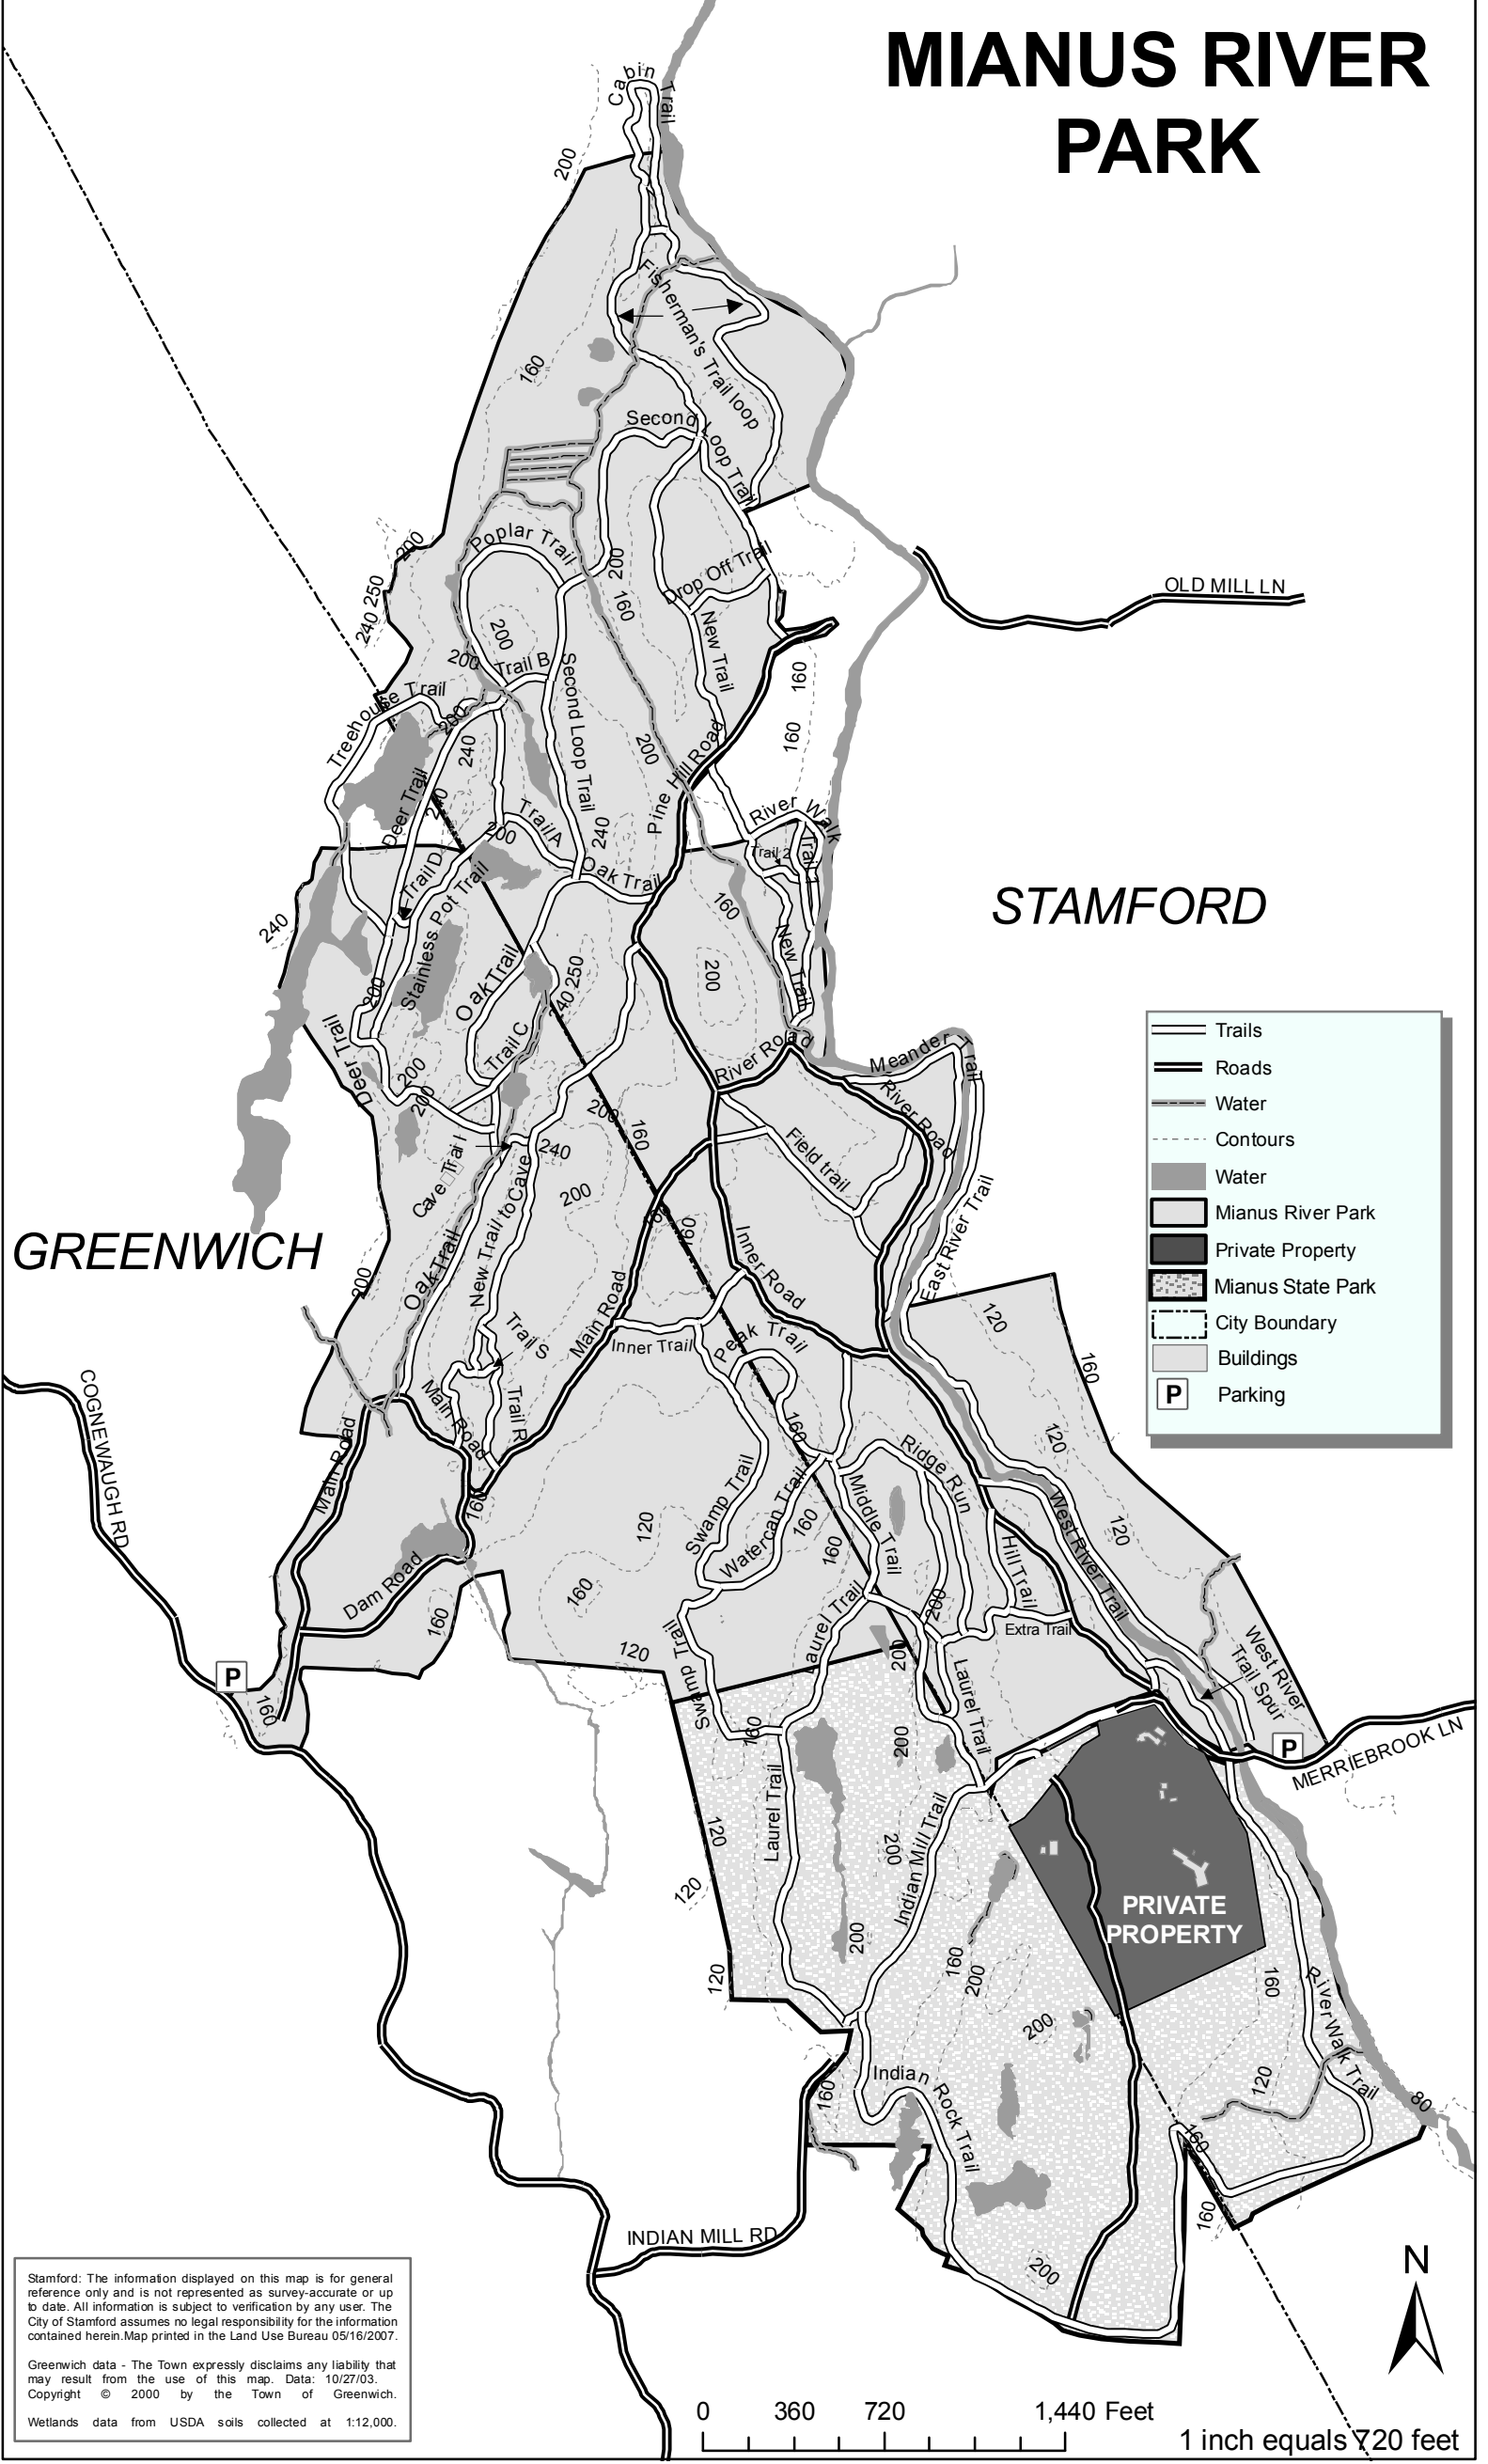

MIANUS RIVER PARK

STAMFORD

GREENWICH

	Trails
	Roads
	Water
	Contours
	Water
	Mianus River Park
	Private Property
	Mianus State Park
	City Boundary
	Buildings
	Parking

PRIVATE PROPERTY

Stamford: The information displayed on this map is for general reference only and is not represented as survey-accurate or up to date. All information is subject to verification by any user. The City of Stamford assumes no legal responsibility for the information contained herein. Map printed in the Land Use Bureau 05/16/2007.

Greenwich data - The Town expressly disclaims any liability that may result from the use of this map. Data: 10/27/03. Copyright © 2000 by the Town of Greenwich.

Wetlands data from USDA soils collected at 1:12,000.